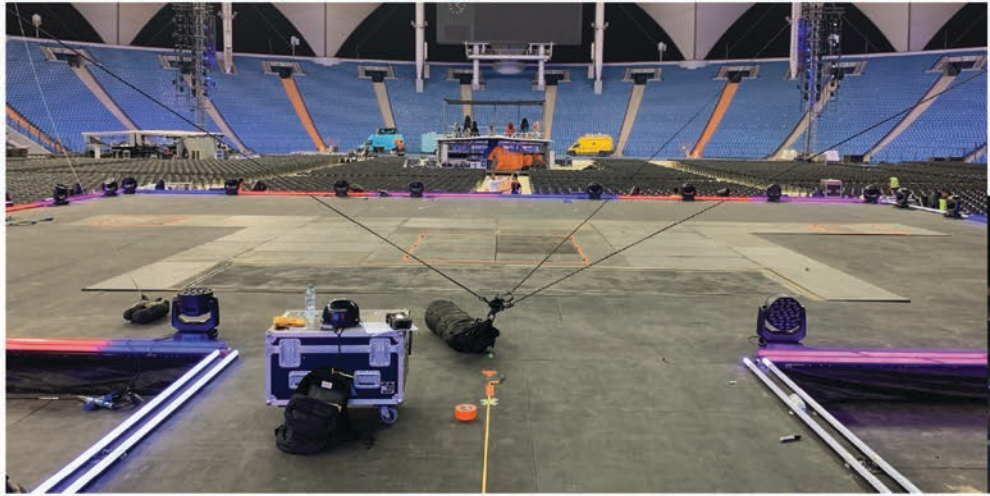

### CAR REVEAL

Our state-of-the-art lifts are ideal for vehicle reveals, engineered to seamlessly elevate vehicles from below a stage, captivating audiences and creating a dynamic “reveal” presentation. With advanced control systems and precision engineering, our lifts ensure smooth and reliable performance every time.

## ARTIST/BAND REVEAL

Elevate your performances to new heights with our custom-designed music stage lifts.

Whether you're looking to reveal a band or artist in a dramatic entrance or create multi-level staging effects, our lifts are versatile, reliable, and built to impress.

## Technical specifications

Standard heights: 1300mm (Own weight: 213kg)

Custom heights are possible, with a maximum height of 15m (limited by the chain length)

If necessary, we can go higher by extending the chain length.

The speed is similar to the speed of the double reeved used chain hoist to operate the elevator.

Mostly used hoist is the CM Varistar with speeds between 5mm/sec and 250mm/sec.

Maximum capacity also depends on the used chain hoist. With the double reeved CM Varistar, the elevator has a capacity of 1000kg/leg.