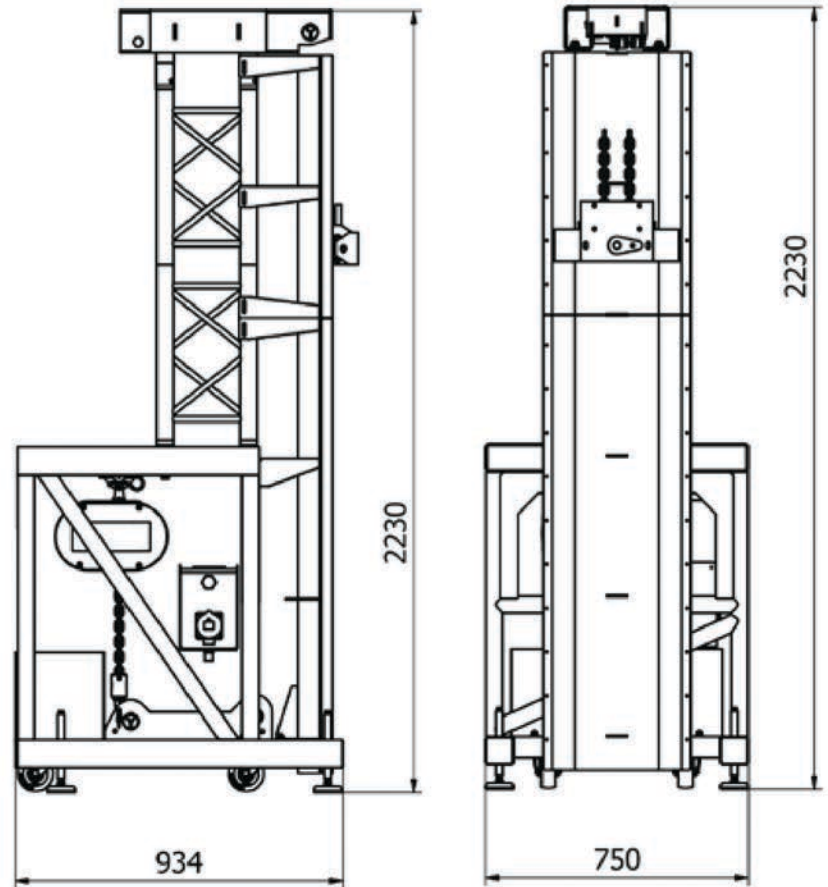

## Technical specifications

Standard heights: 1300mm (Own weight: 213kg)

Custom heights are possible, with a maximum height of 15m (limited by the chain length)

If necessary, we can go higher by extending the chain length.

## ELEVATOR LEG MEASUREMENTS

Due to its modular system, this TP03 Series elevator can be installed with multiple size variations.

The height of the TP03 elevator is adjustable in steps according to the truss sections used. Extendable up to 15m high.