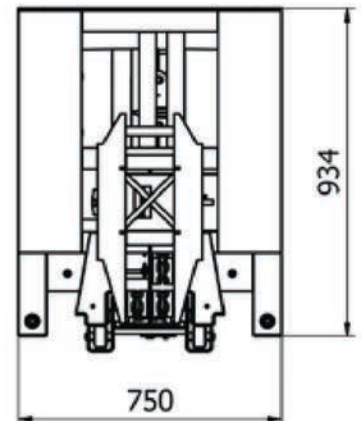

## Technical specifications

Standard heights: 1300mm (Own weight: 213kg)

Custom heights are possible, with a maximum height of 15m (limited by the chain length)

If necessary, we can go higher by extending the chain length.

## ELEVATOR LEG MEASUREMENTS

Due to its modular system, this TP03 Series elevator can be installed with multiple size variations.

The height of the TP03 elevator is adjustable in steps according to the truss sections used. Extendable up to 15m high.