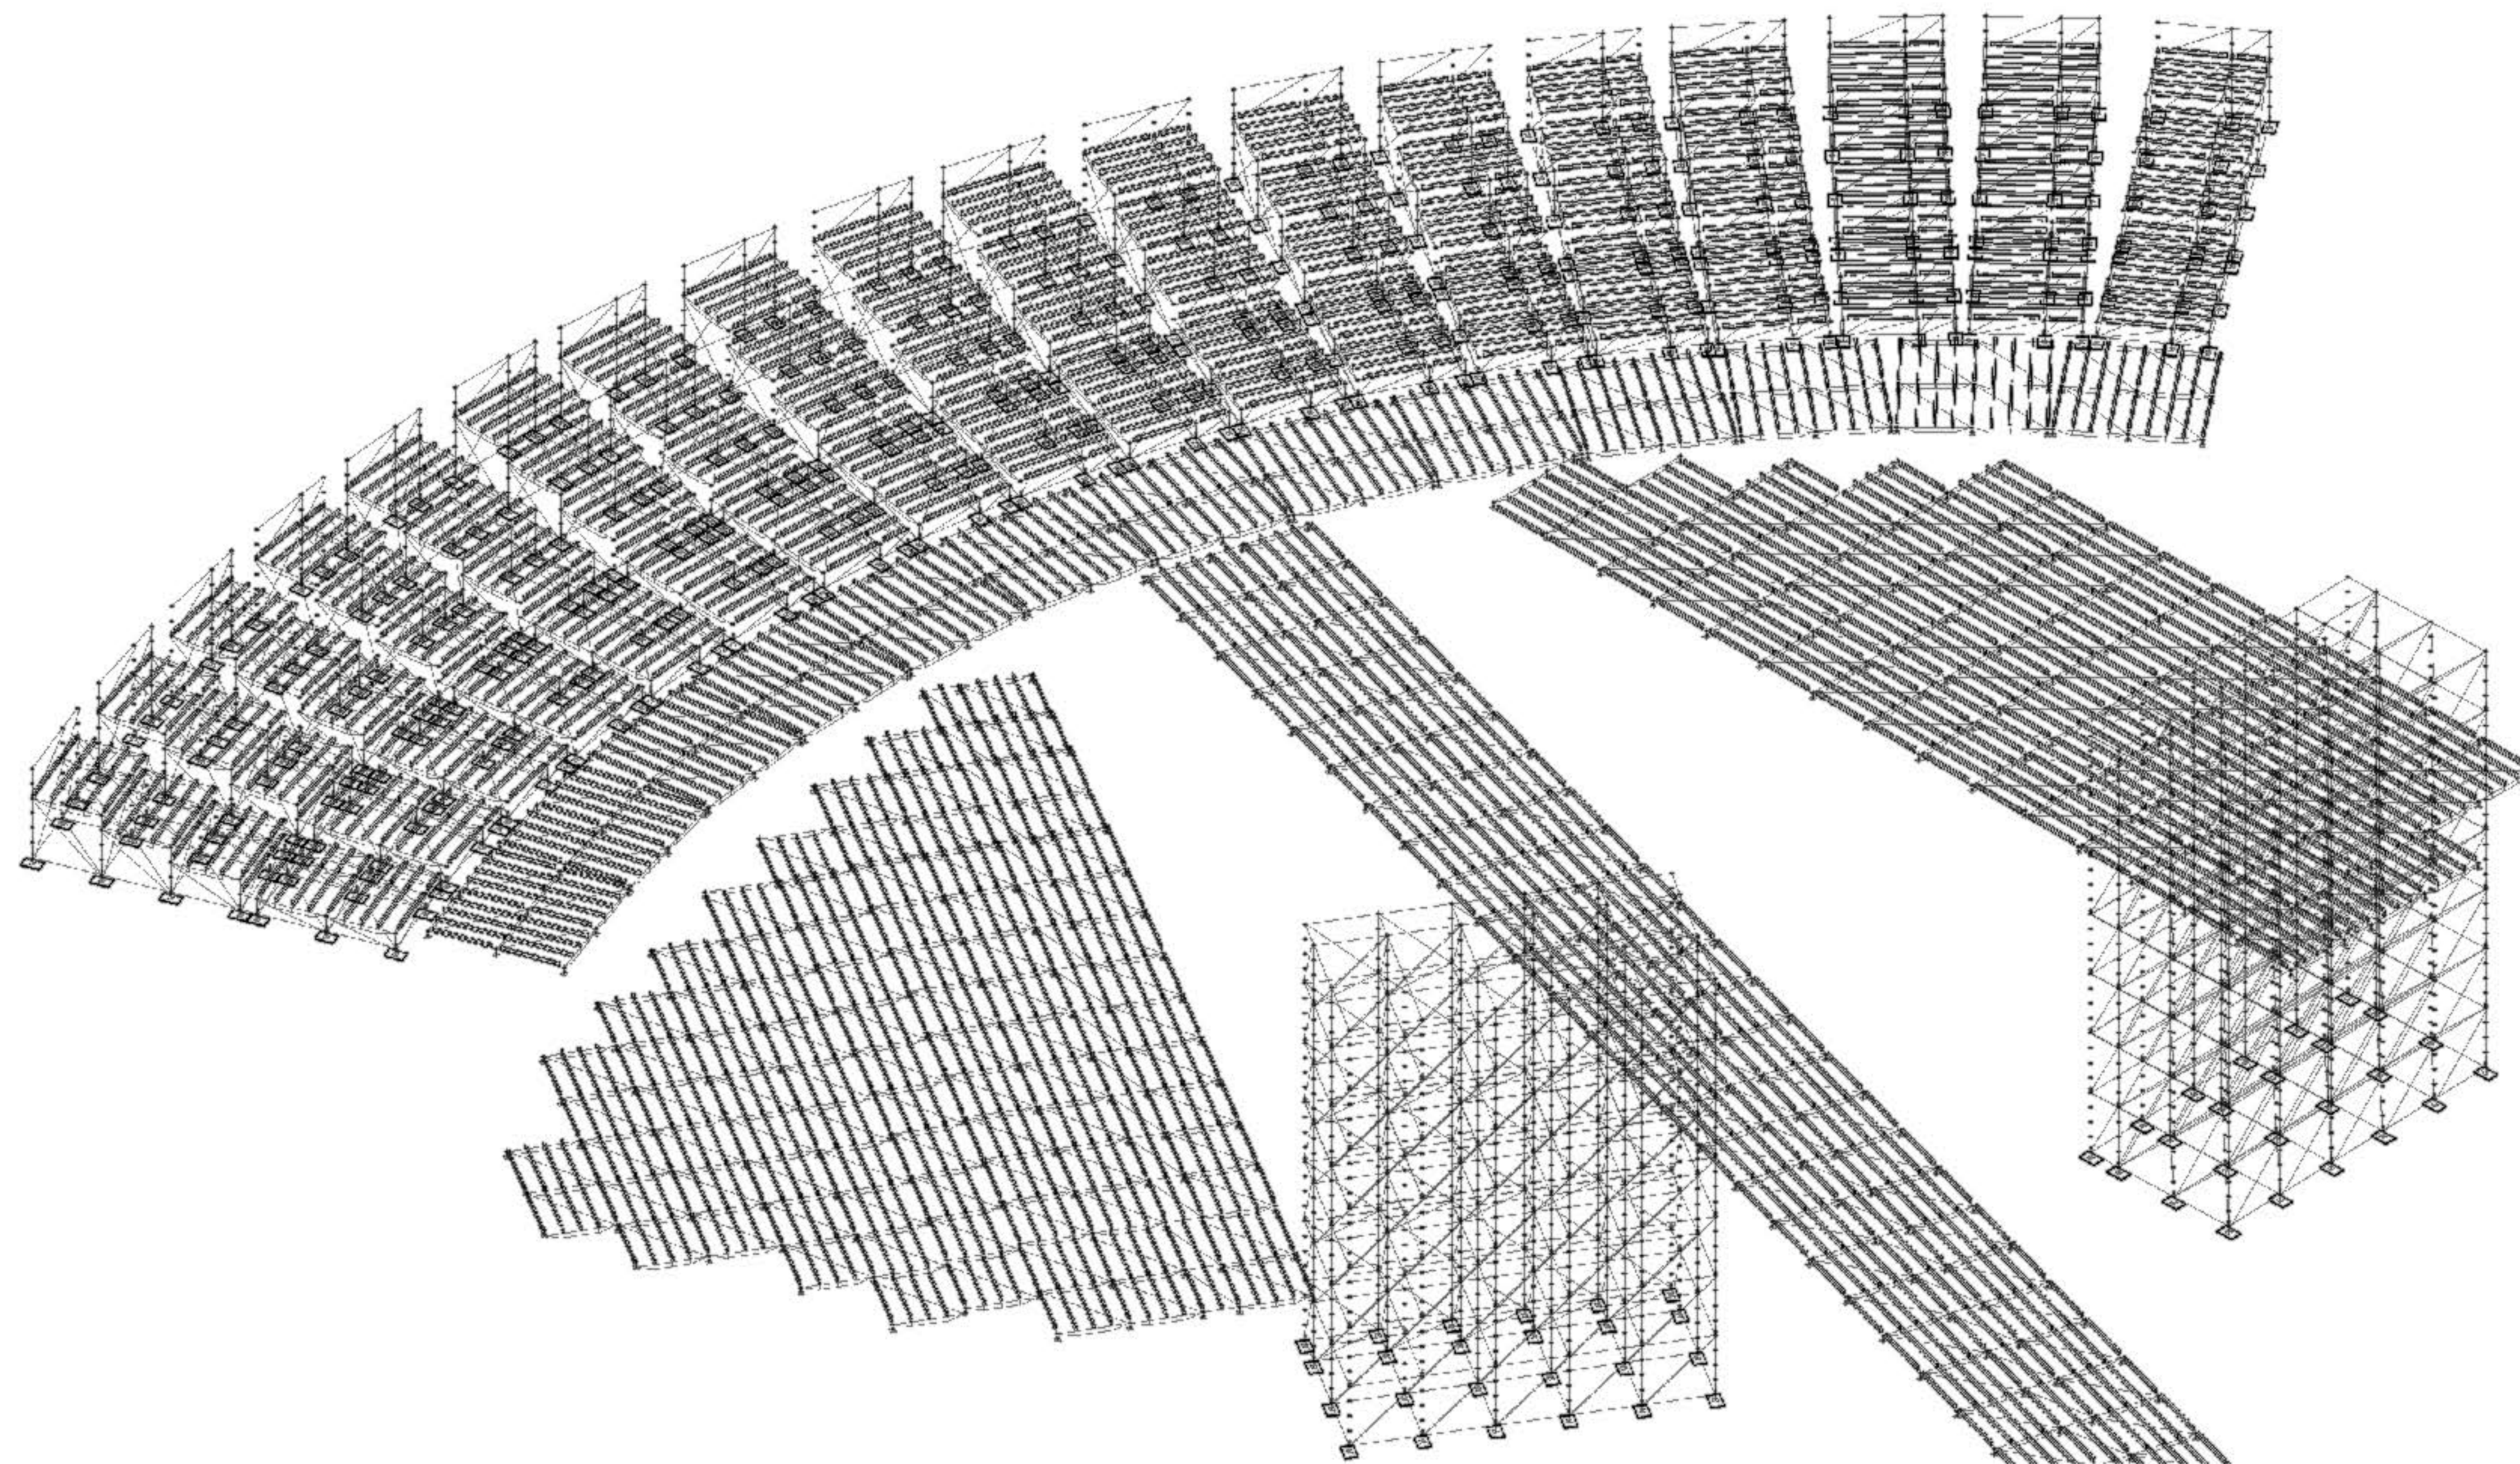

**CURVED BLEACHER
DUBAI CANAL OPENING**

Bleacher Grandstand

Starting height
Ground level +

Riser height
17cm min (standard)

Depth of tiers
1m (min)

Bleacher finish
Paint or carpet