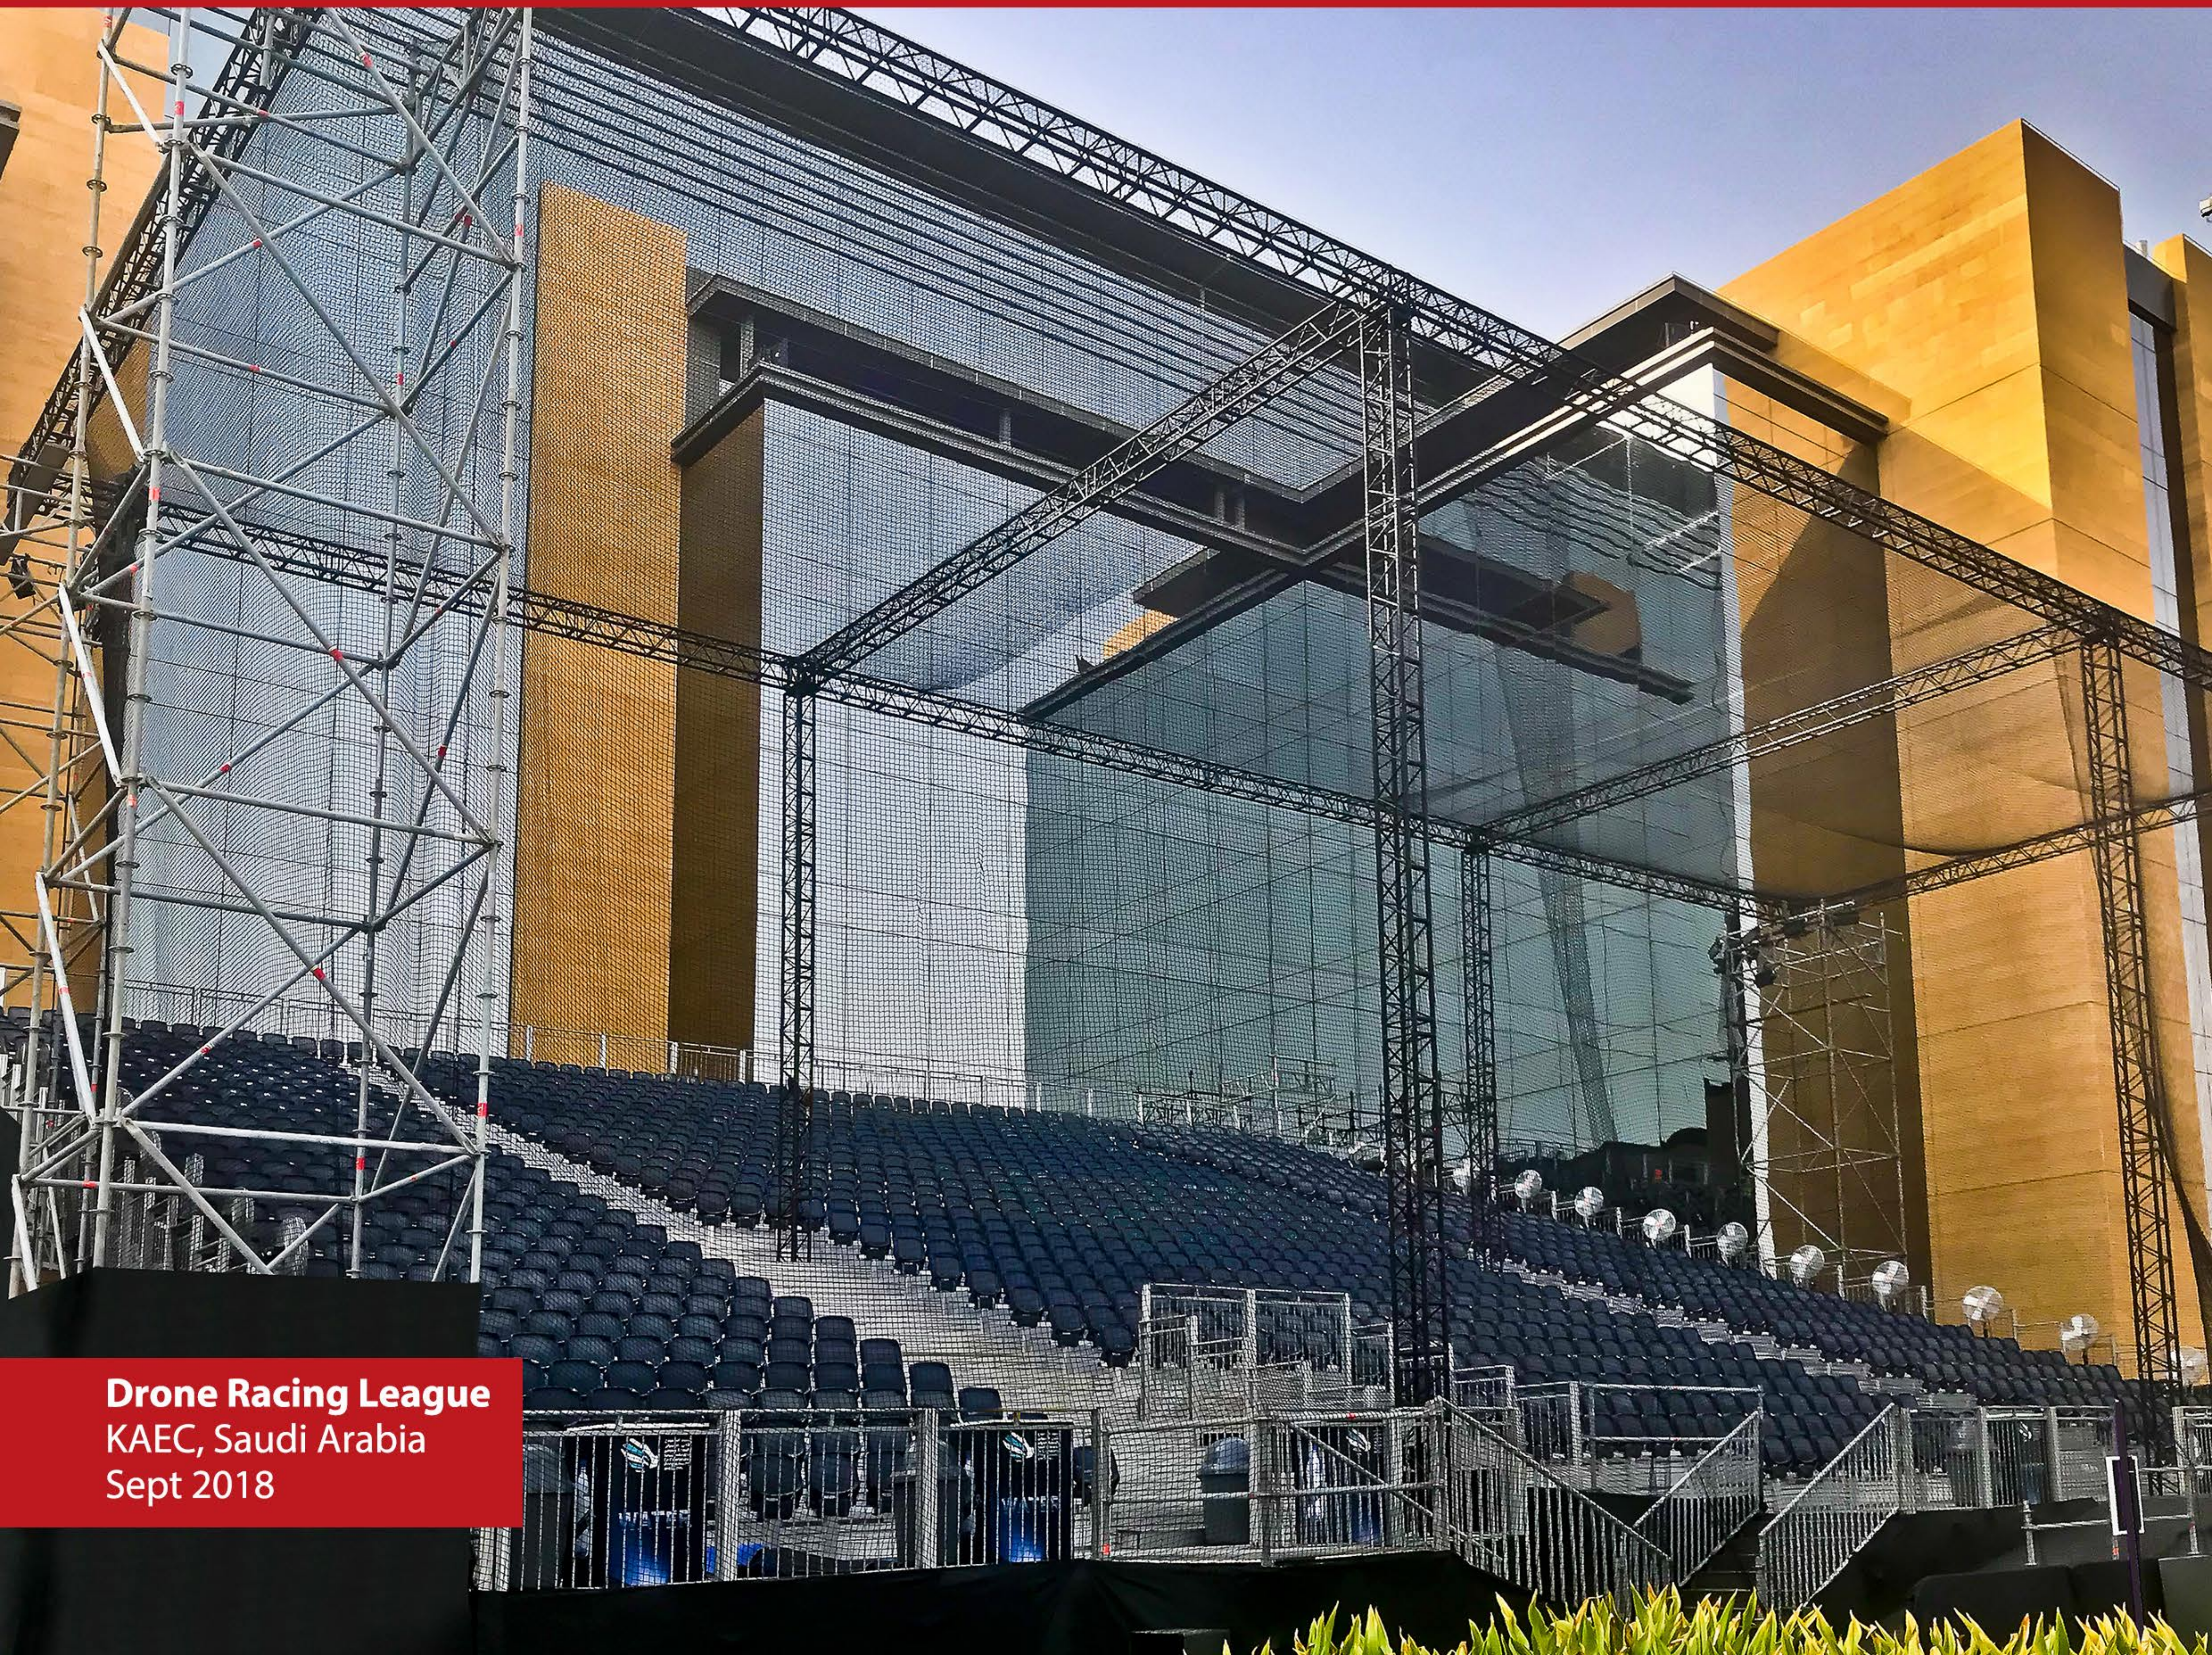

AES use modular tiered seating systems that have been designed and engineered to be installed quickly (up to 1,000 seats per day), safely and offer unobstructed views for spectators. All of the AES grandstands have been designed for global use, meeting national and international code, including FIFA and IOC requirements.

500 PAX Grandstand
25m x 14m @ 7m (h)
Elton John, Abu Dhabi

100 PAX Grandstand
15m x 6m x 5m (h)
FINA High Dive, Abu Dhabi

AES grandstand seating is a reconfigurable system design that allows venues to maximise unused space. Our specialist team calculate and design grandstands to ensure the maximum number of seats will fit in to the dimensions available. Whilst offering wider access and egress than standard seating systems for higher levels of safety and comfort.

Our seat systems are stable, durable, ergonomically considered and have the look & feel of a permanent venue. With no permanent construction required, the AES team can install the seats on terrains such as concrete, grass, sand and AES can even install them on the water!

Drone Racing League
KAEC, Saudi Arabia
Sept 2018

700 PAX Grandstand
18m x 10m @ 6m (h)
Saudi Cup 2020, Riyadh

2,000 PAX Grandstand
70m x 14m x 9m (h)
Media City Amphitheatre, Dubai

500 PAX Grandstand with Truss Roof
20m x 20m @ 10m (h)
Robotics World Cup 2017, Abu Dhabi