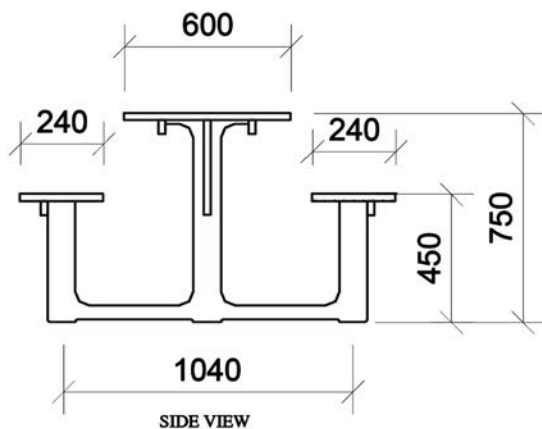

AES Picnic Bench Specifications

Dimensions:

H: 750mm

L: 2,000mm

D: 600mm

**CLASSIC WOODEN
TABLE & BENCH**

Classic wooden tables and benches measuring 2.20m long, featuring gloss varnished wooden tops and folding metal green legs which allow for easy storage.