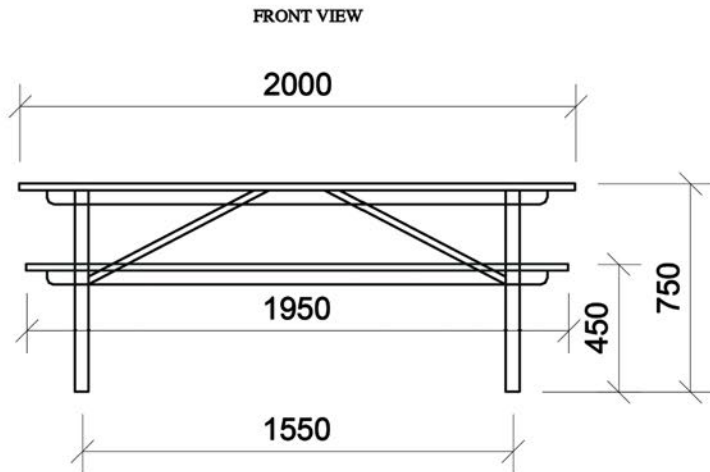

AES Picnic Bench Specifications

Dimensions:

H: 750mm

L: 2,000mm

D: 600mm

**CLASSIC WOODEN
TABLE & BENCH**

Classic wooden tables and benches measuring 2.20m long, featuring gloss varnished wooden tops and folding metal green legs which allow for easy storage.