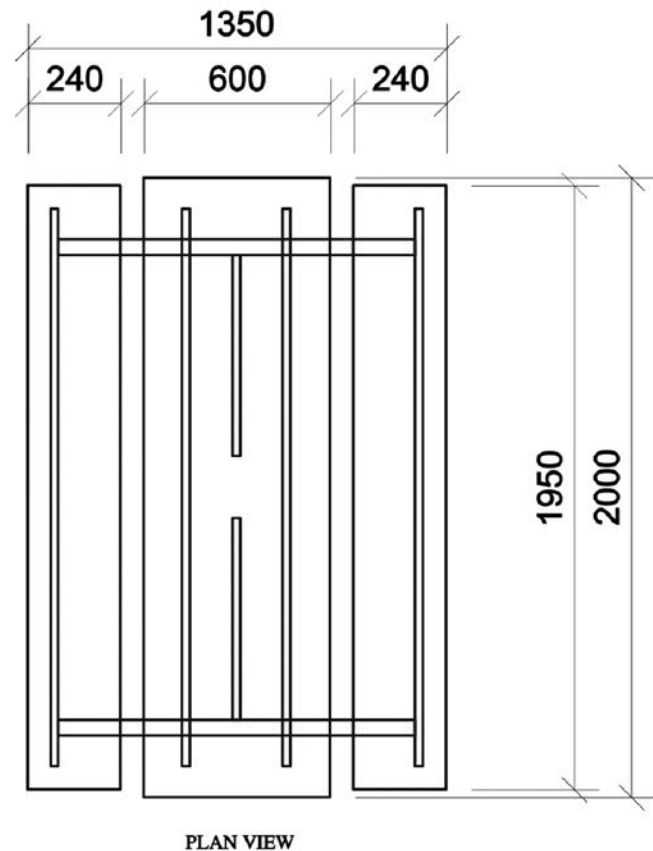

Each picnic bench is designed to comfortably seat 6 people, 3 down each side, with ample space at either end for wheelchair access.

The foldable seats can be transported and stored flat, which minimizes space for storage and can be setup in seconds, allowing venues and event organizers to increase seating capacity within minutes.

AES Picnic Bench Specifications

Dimensions:

H: 750mm

L: 2,000mm

D: 600mm

**CLASSIC WOODEN
TABLE & BENCH**

Classic wooden tables and benches measuring 2.20m long, featuring gloss varnished wooden tops and folding metal green legs which allow for easy storage.