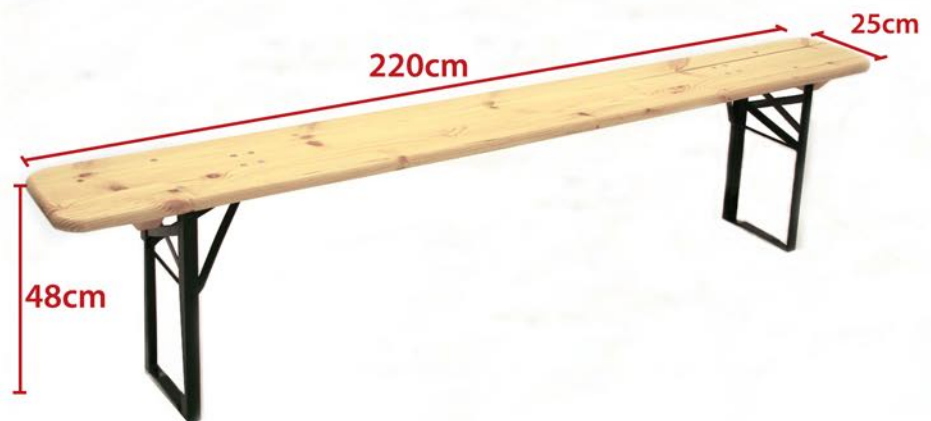

Each picnic bench is designed to comfortably seat 6 people, 3 down each side, with ample space at either end for wheelchair access.

The foldable seats can be transported and stored flat, which minimizes space for storage and can be setup in seconds, allowing venues and event organizers to increase seating capacity within minutes.

AES Picnic Bench Specifications

Dimensions:

H: 750mm

L: 2,000mm

D: 600mm

**CLASSIC WOODEN
TABLE & BENCH**

Classic wooden tables and benches measuring 2.20m long, featuring gloss varnished wooden tops and folding metal green legs which allow for easy storage.