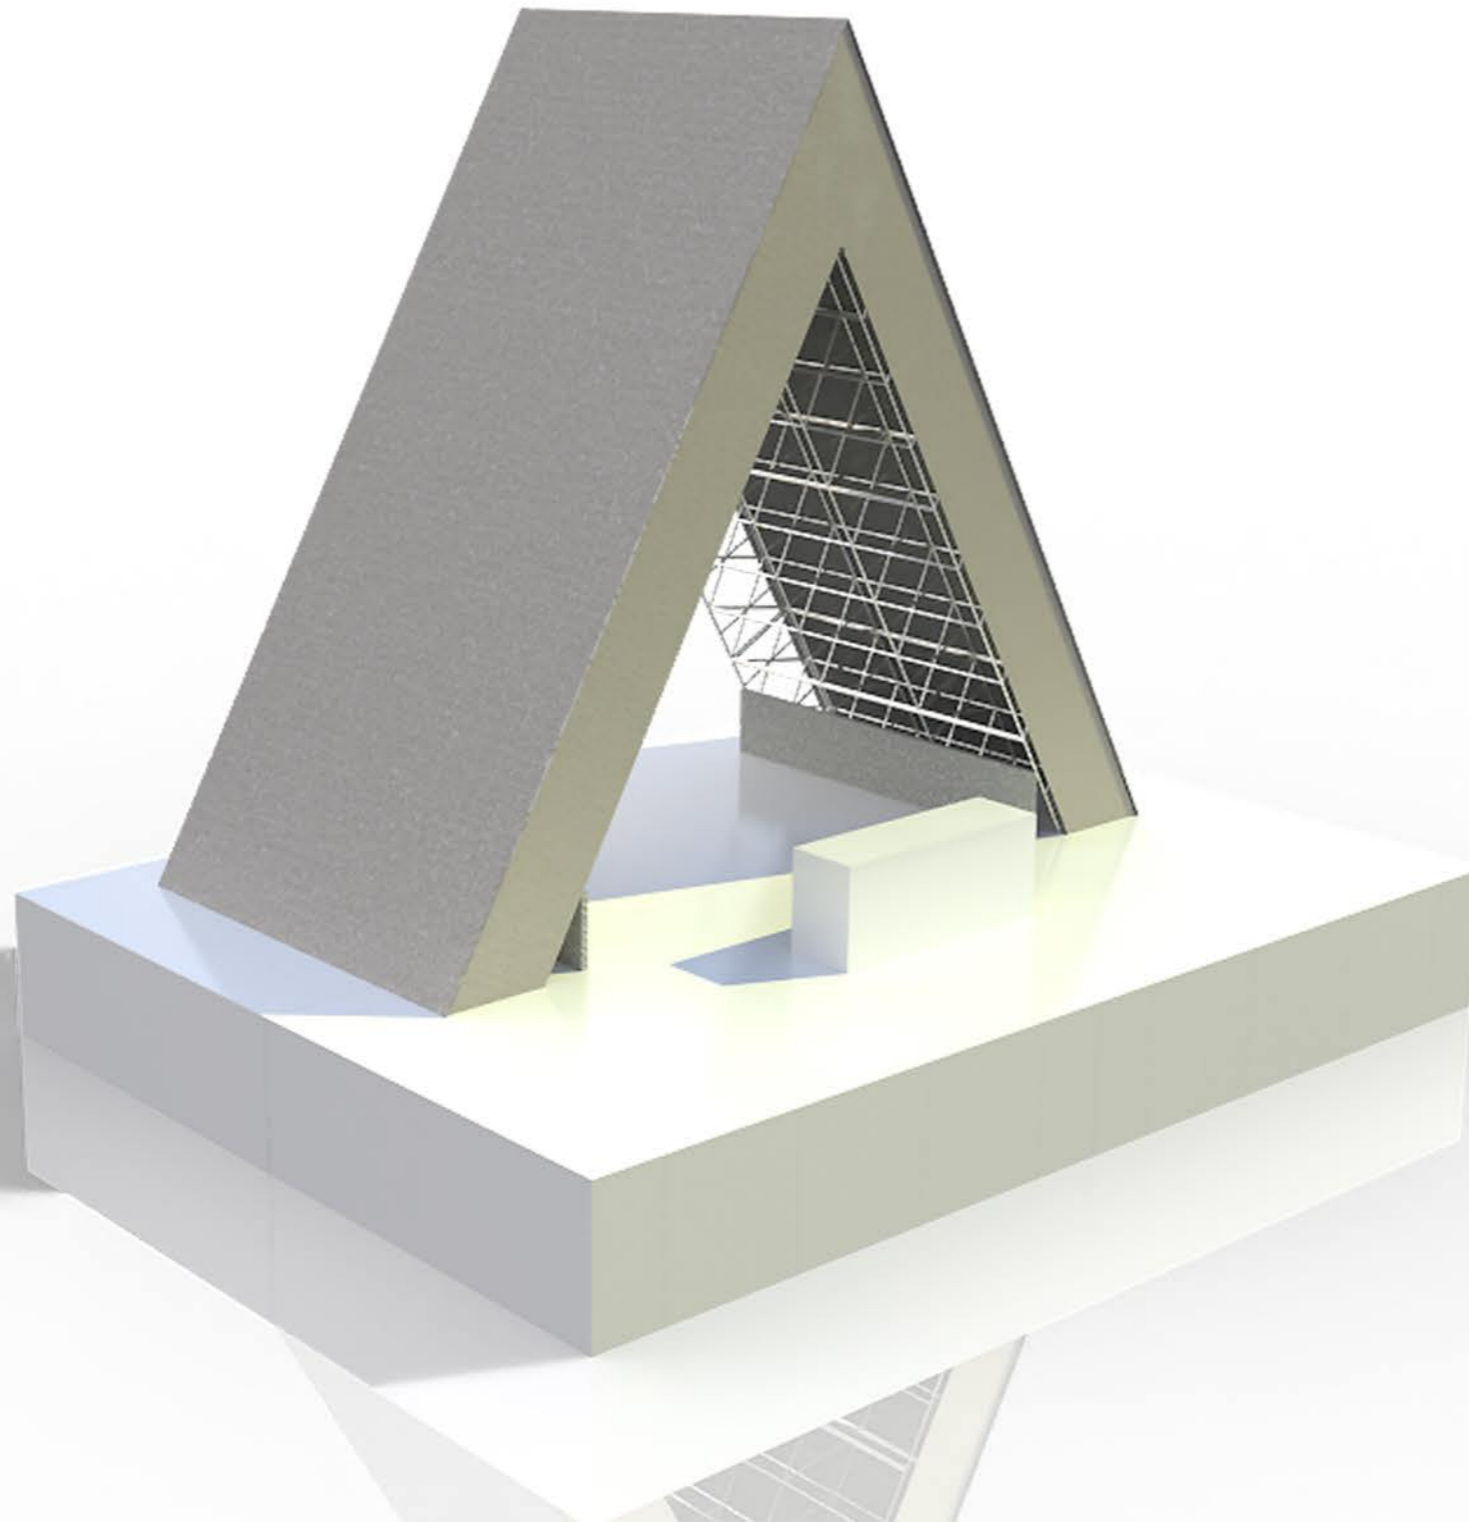

DJ STAGE ROOF

PERFORMANCE AREA
10m (W) x 6m (L)

ROOF CLEARANCE (APEX)
12m

STAGE HEIGHT
2M

ROOF COVERING
FABRIC NETTING
(STRETCHED FABRIC / PVC OPTIONS
AVAILABLE)

Modular beam system

Allowing multiple span, and height configurations.