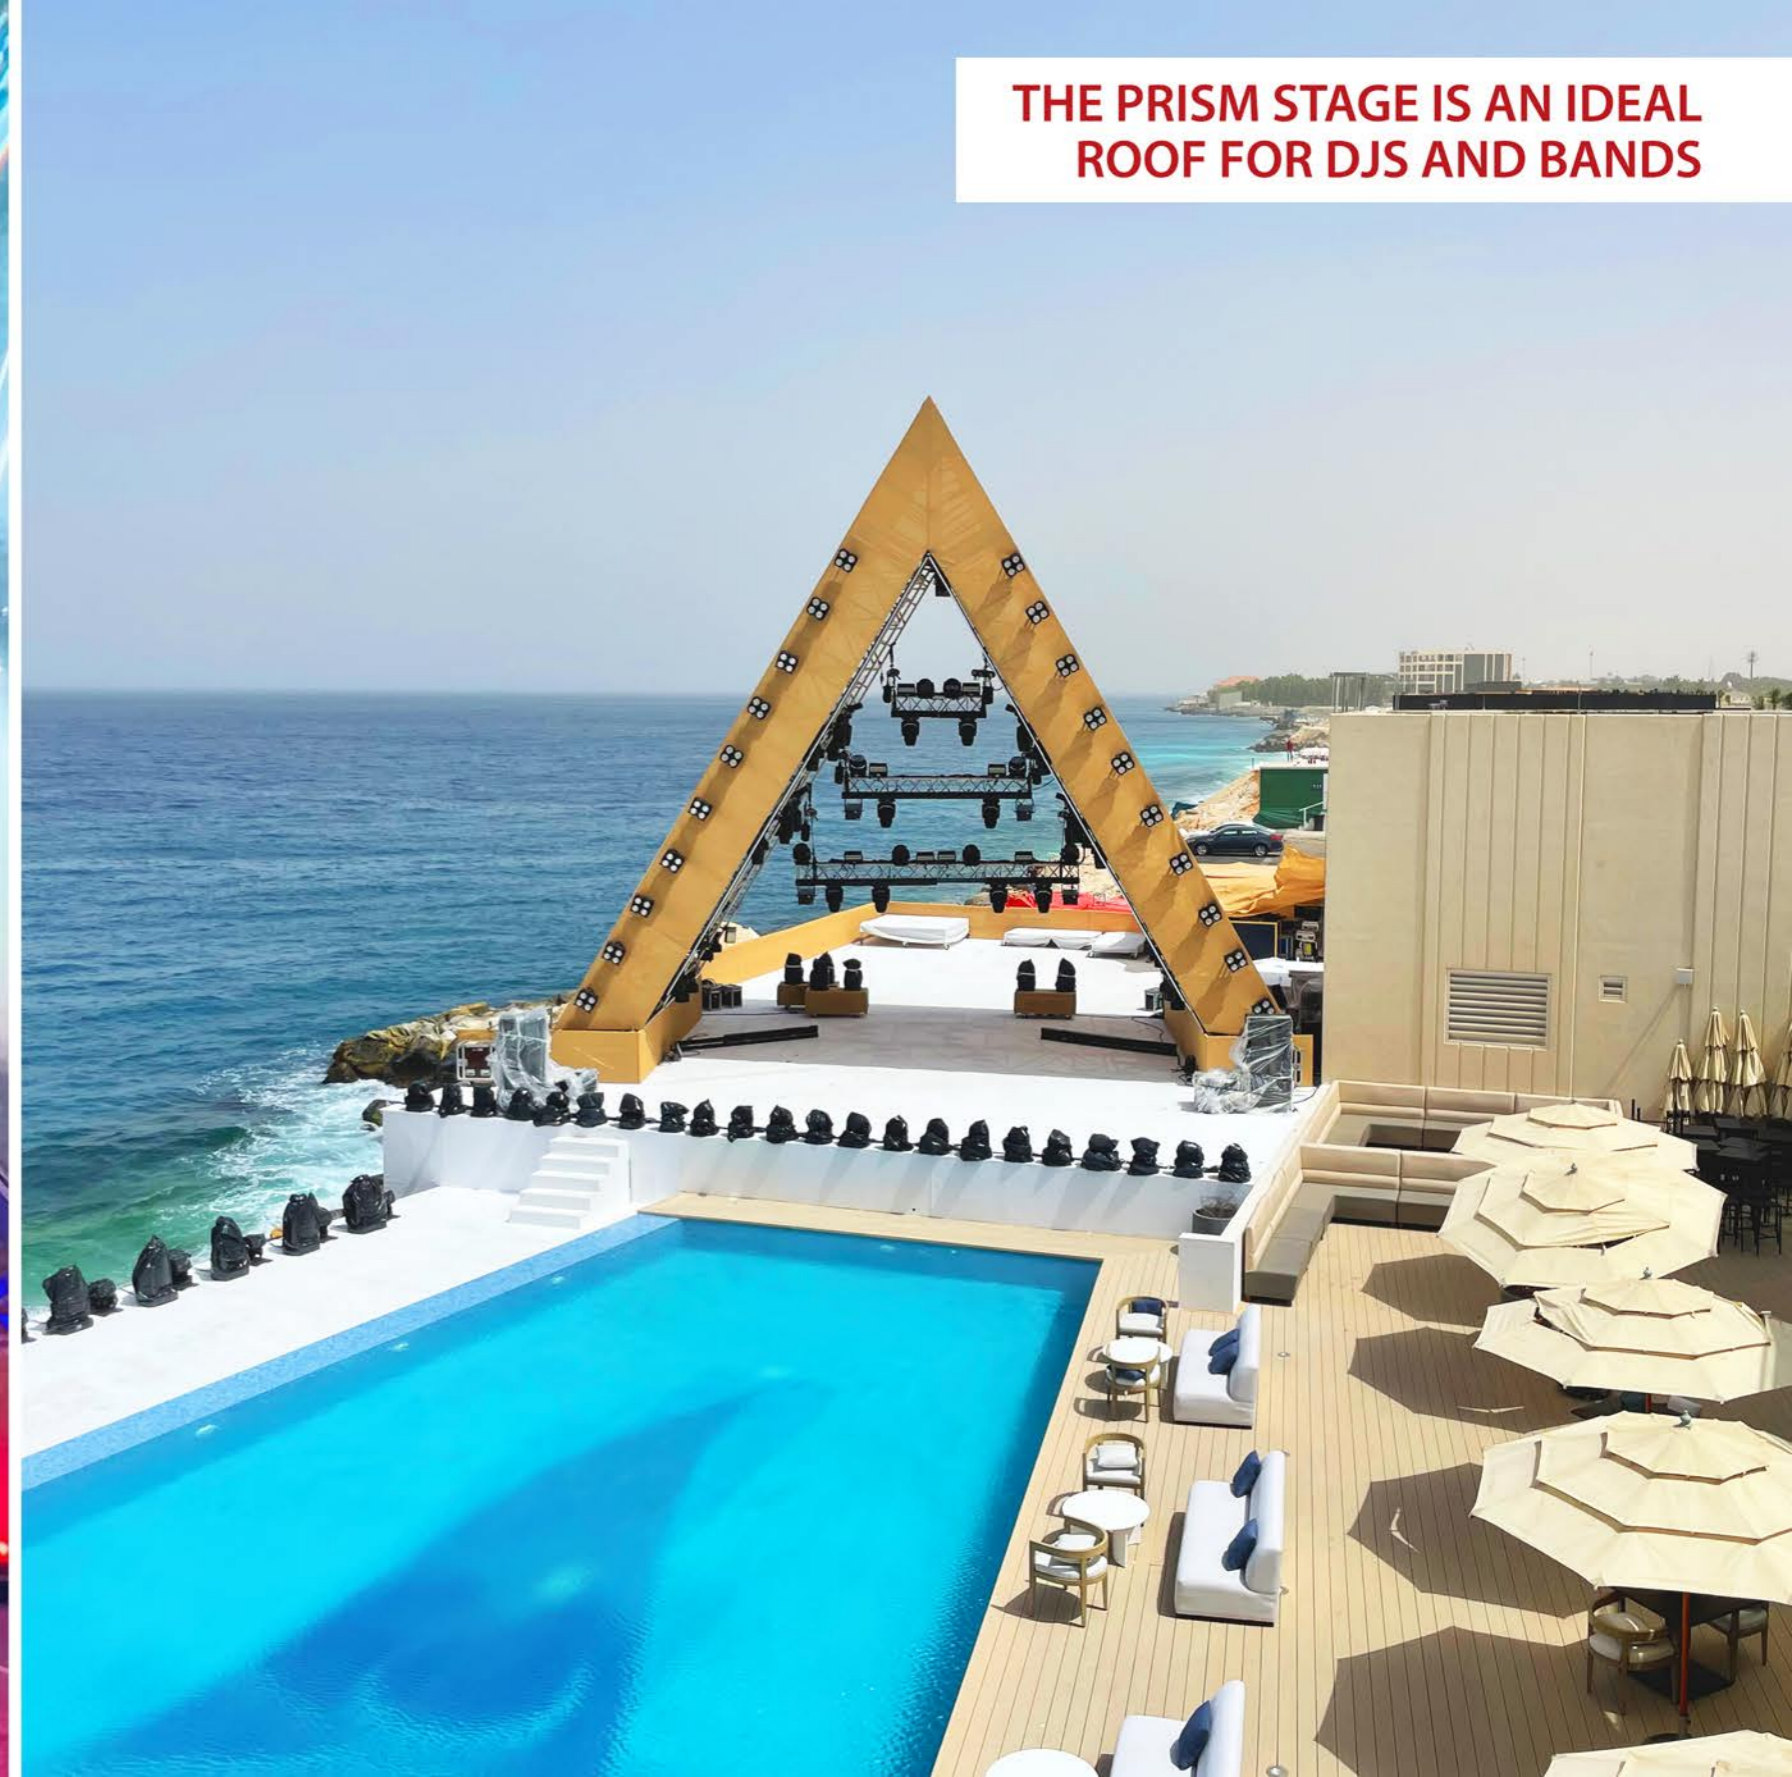

A large, triangular stage structure with a brown, textured exterior and a complex metal truss interior. The truss is filled with various stage lights and equipment. The stage is situated on a rooftop deck overlooking the ocean. In the foreground, there is a swimming pool and a lounge area with white sofas and blue cushions. The sky is clear and blue. A large red triangle is overlaid on the left side of the image, containing the text 'AES PRISM STAGE'. Another red triangle is in the top right corner. The 'ALL EVENTS SERVICES' logo is in the bottom right corner.

# PRISM STAGE

In May 2022, All Events Services introduced a new stage roof to the industry, the Prism Stage.

The custom stage roof has been engineered using modular aluminum beams, which offer unrivalled strength capability and are compatible with tube and fittings and/or modular system scaffolds.

The Prism stage has a unique pyramid shape, and the modular design allows for multiple height and depth configurations. The roof can be left uncovered for a raw truss look or can be covered with stretched fabric/vinyl that weather protects the stage.

Allowing multiple span, and height configurations.

THE PRISM STAGE IS AN IDEAL  
ROOF FOR DJs AND BANDS

ALL  
EVENTS  
SERVICES

[www.aes.ae](http://www.aes.ae)  
[info@aes.ae](mailto:info@aes.ae)  
(+971) 4 321 5599