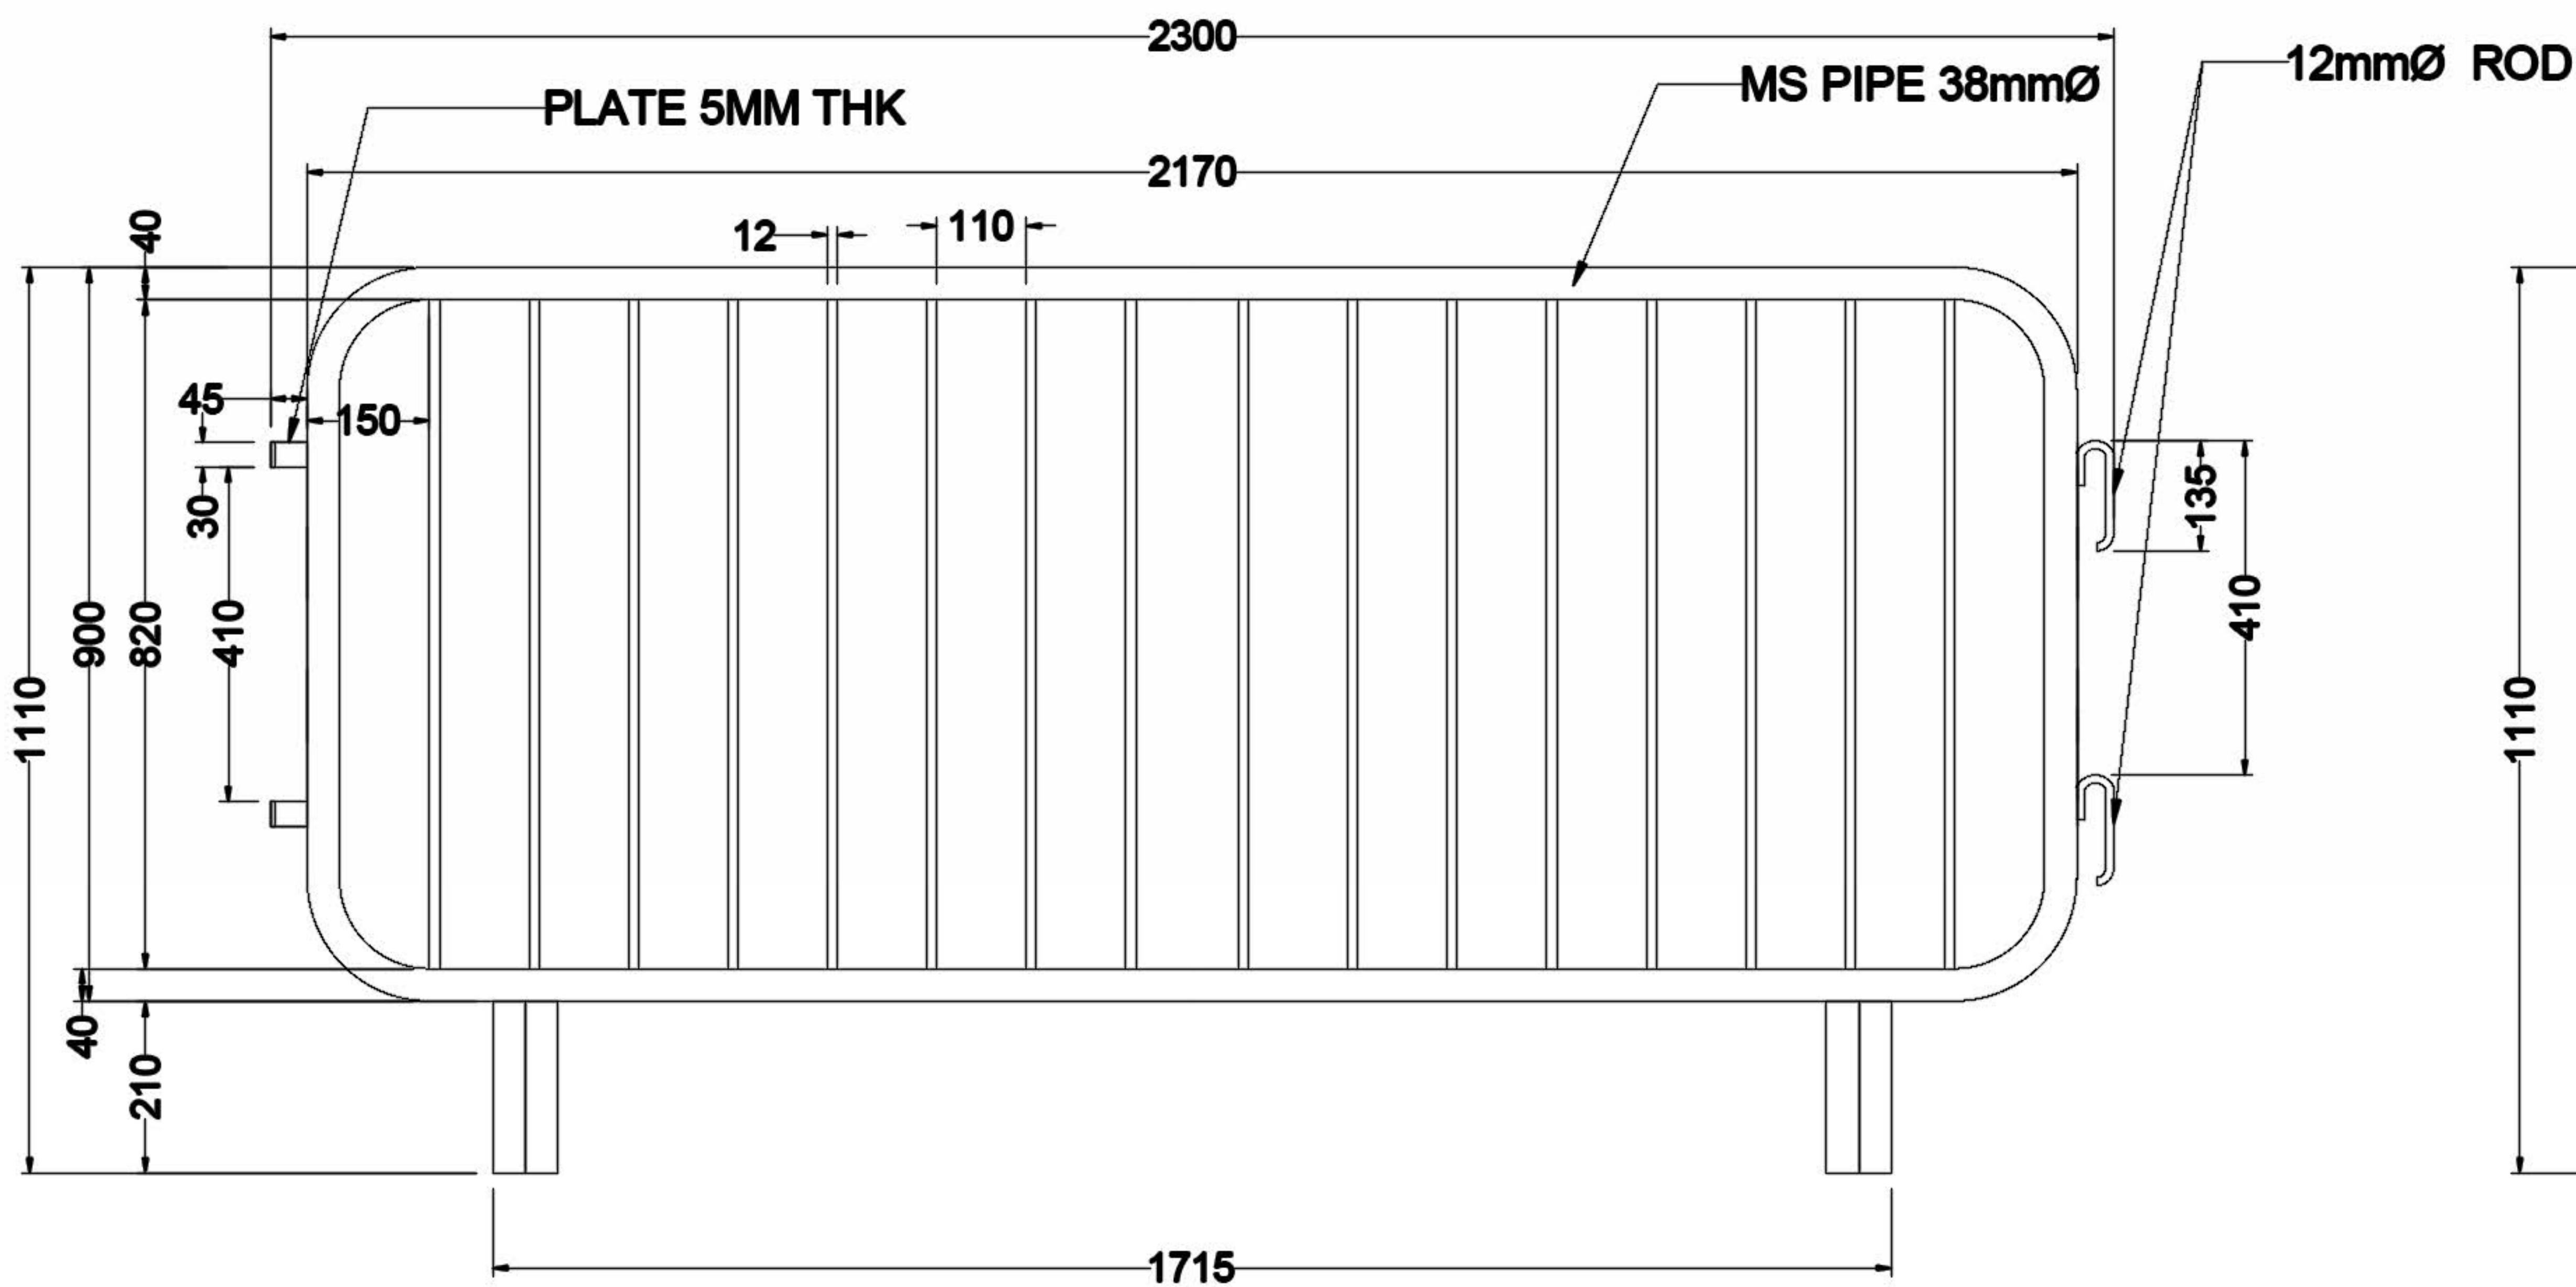

AES Police Barrier Specifications

Lightweight galvanised barrier with extra strength fixed legs
ideal for use in all crowd and traffic demarcation.

Fast to assemble and very rigid

Strong and versatile, galvanised and fully interlocking

Dimensions:

H: 1110mm

W: 2300mm

FRONT ELEVATION

SIDE ELEVATION

DISNEY QUEUING

Queue management is a vital part of an event's security and safety strategy.

ALL
EVENTS
SERVICES