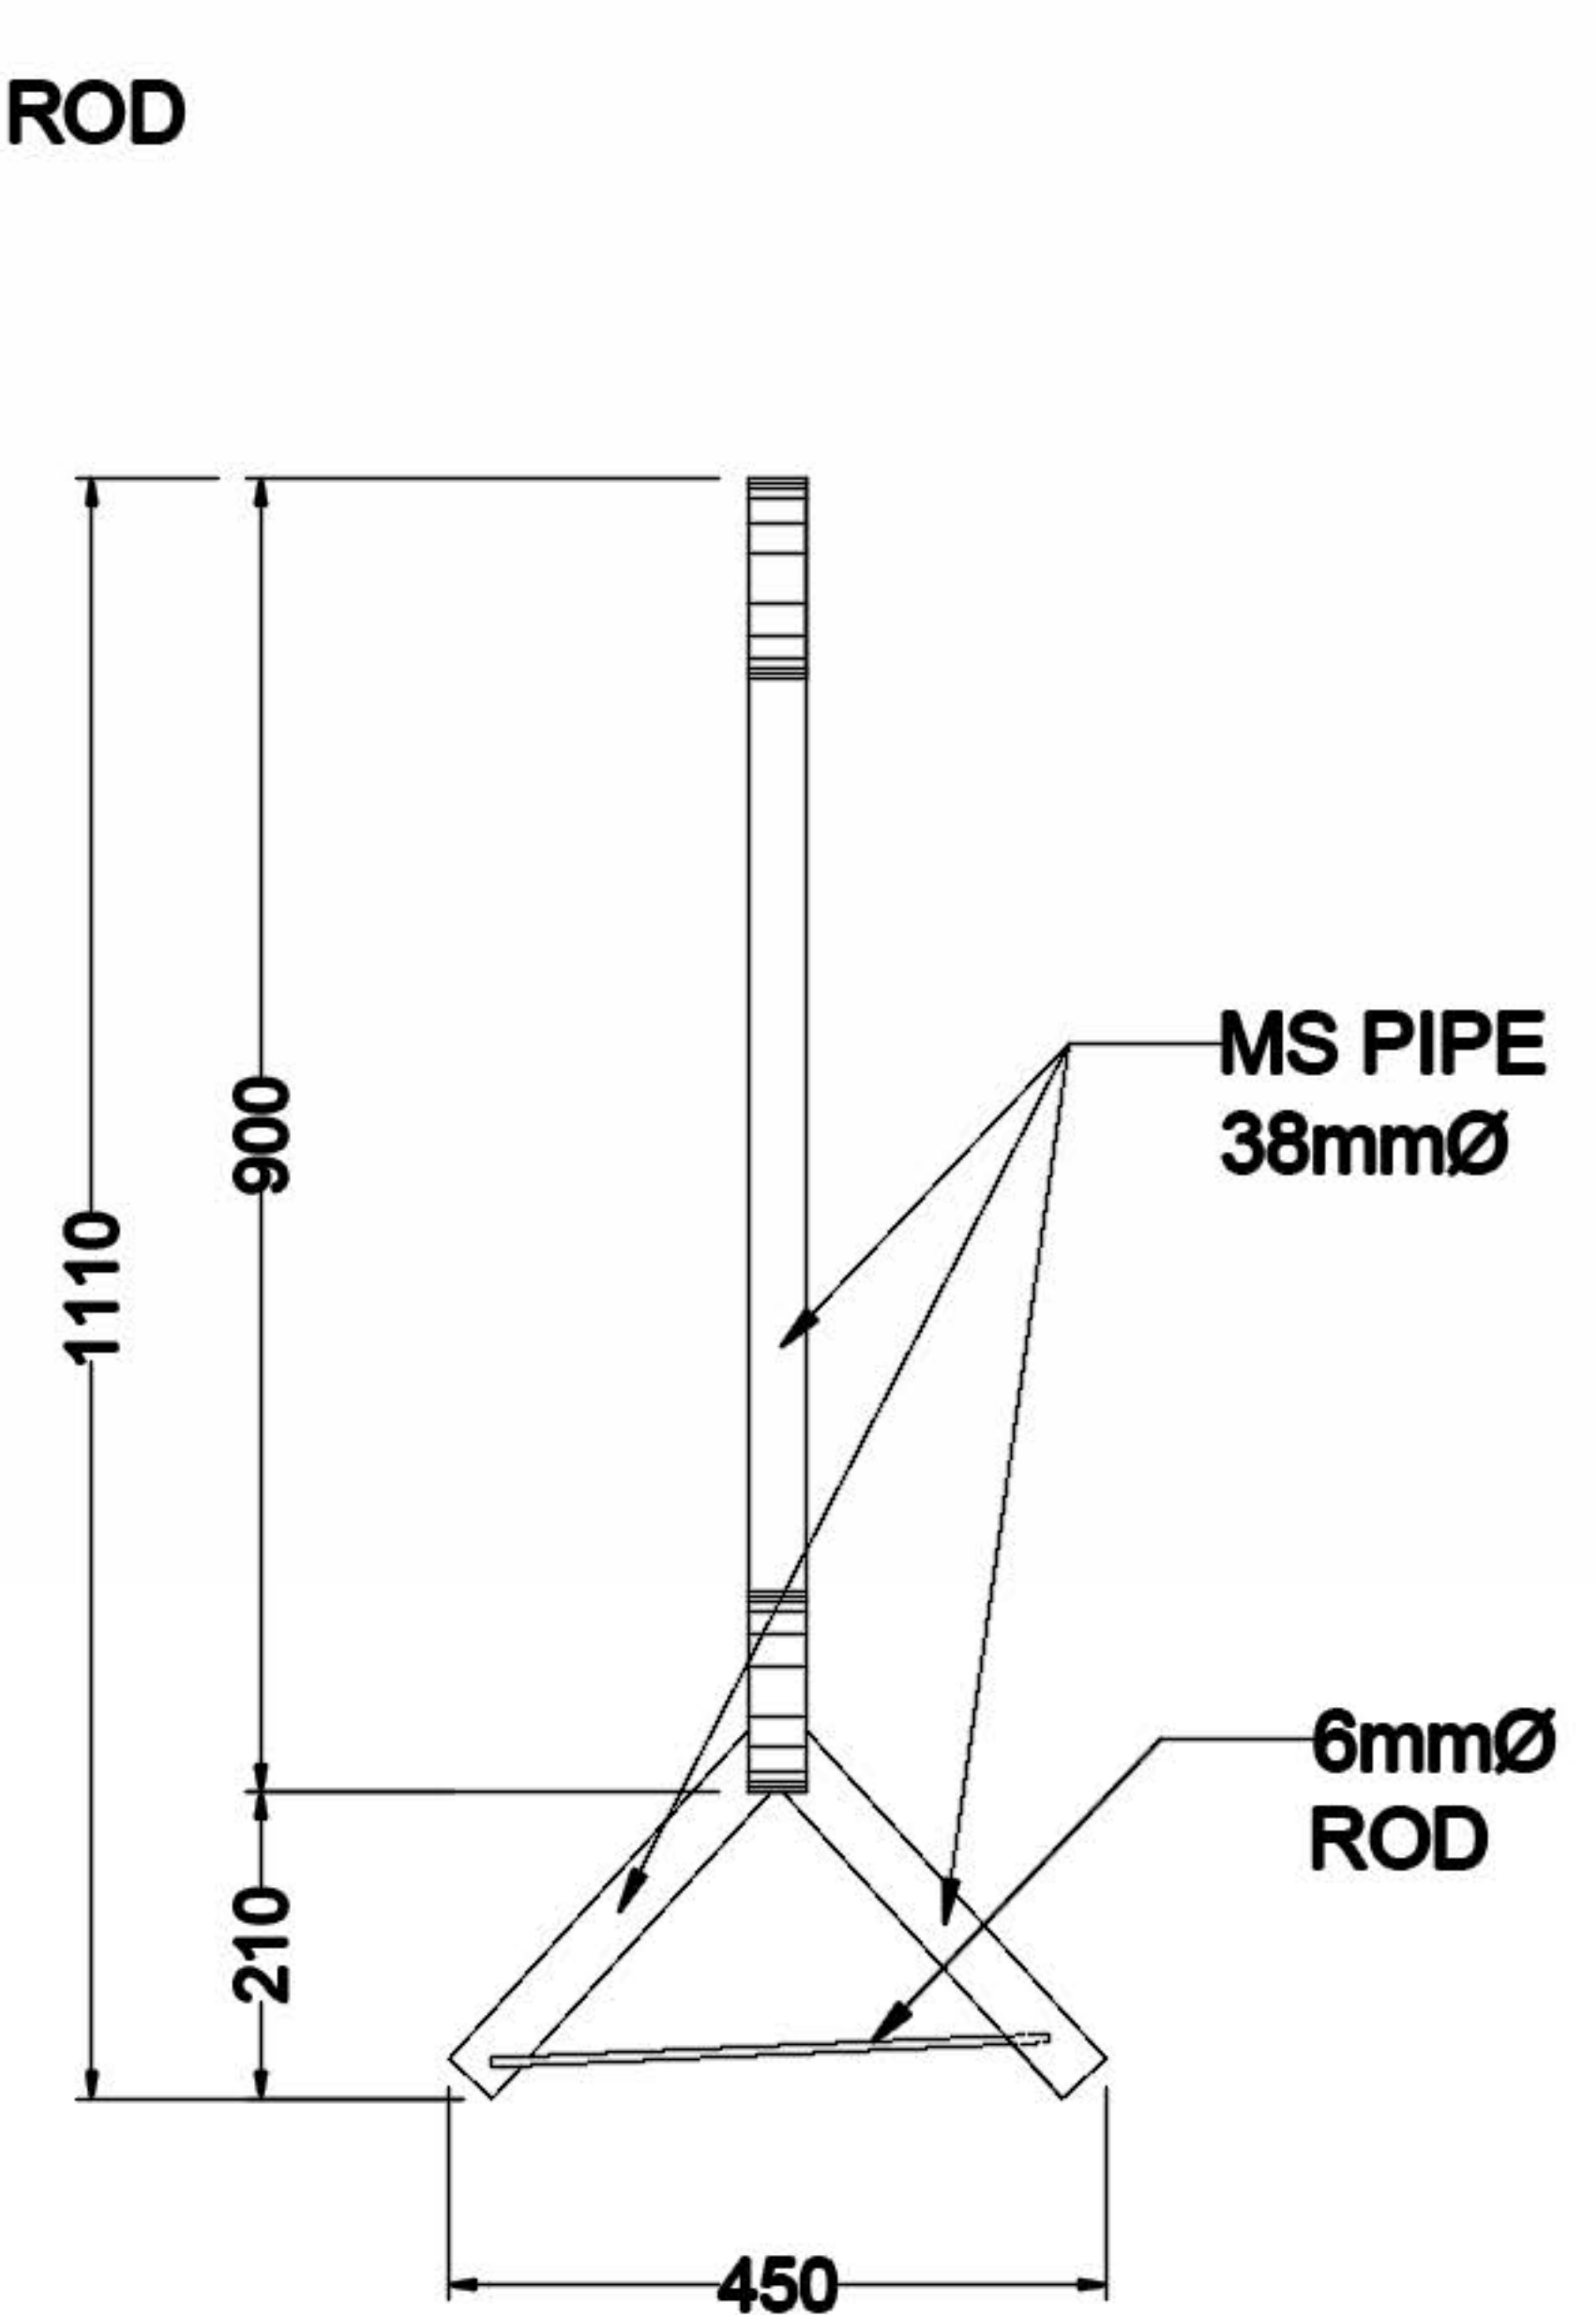

Dimensions:

H: 1110mm

W: 2300mm

FRONT ELEVATION

SIDE ELEVATION

DISNEY QUEUING

Queue management is a vital part of an event's security and safety strategy.

ALL
EVENTS
SERVICES