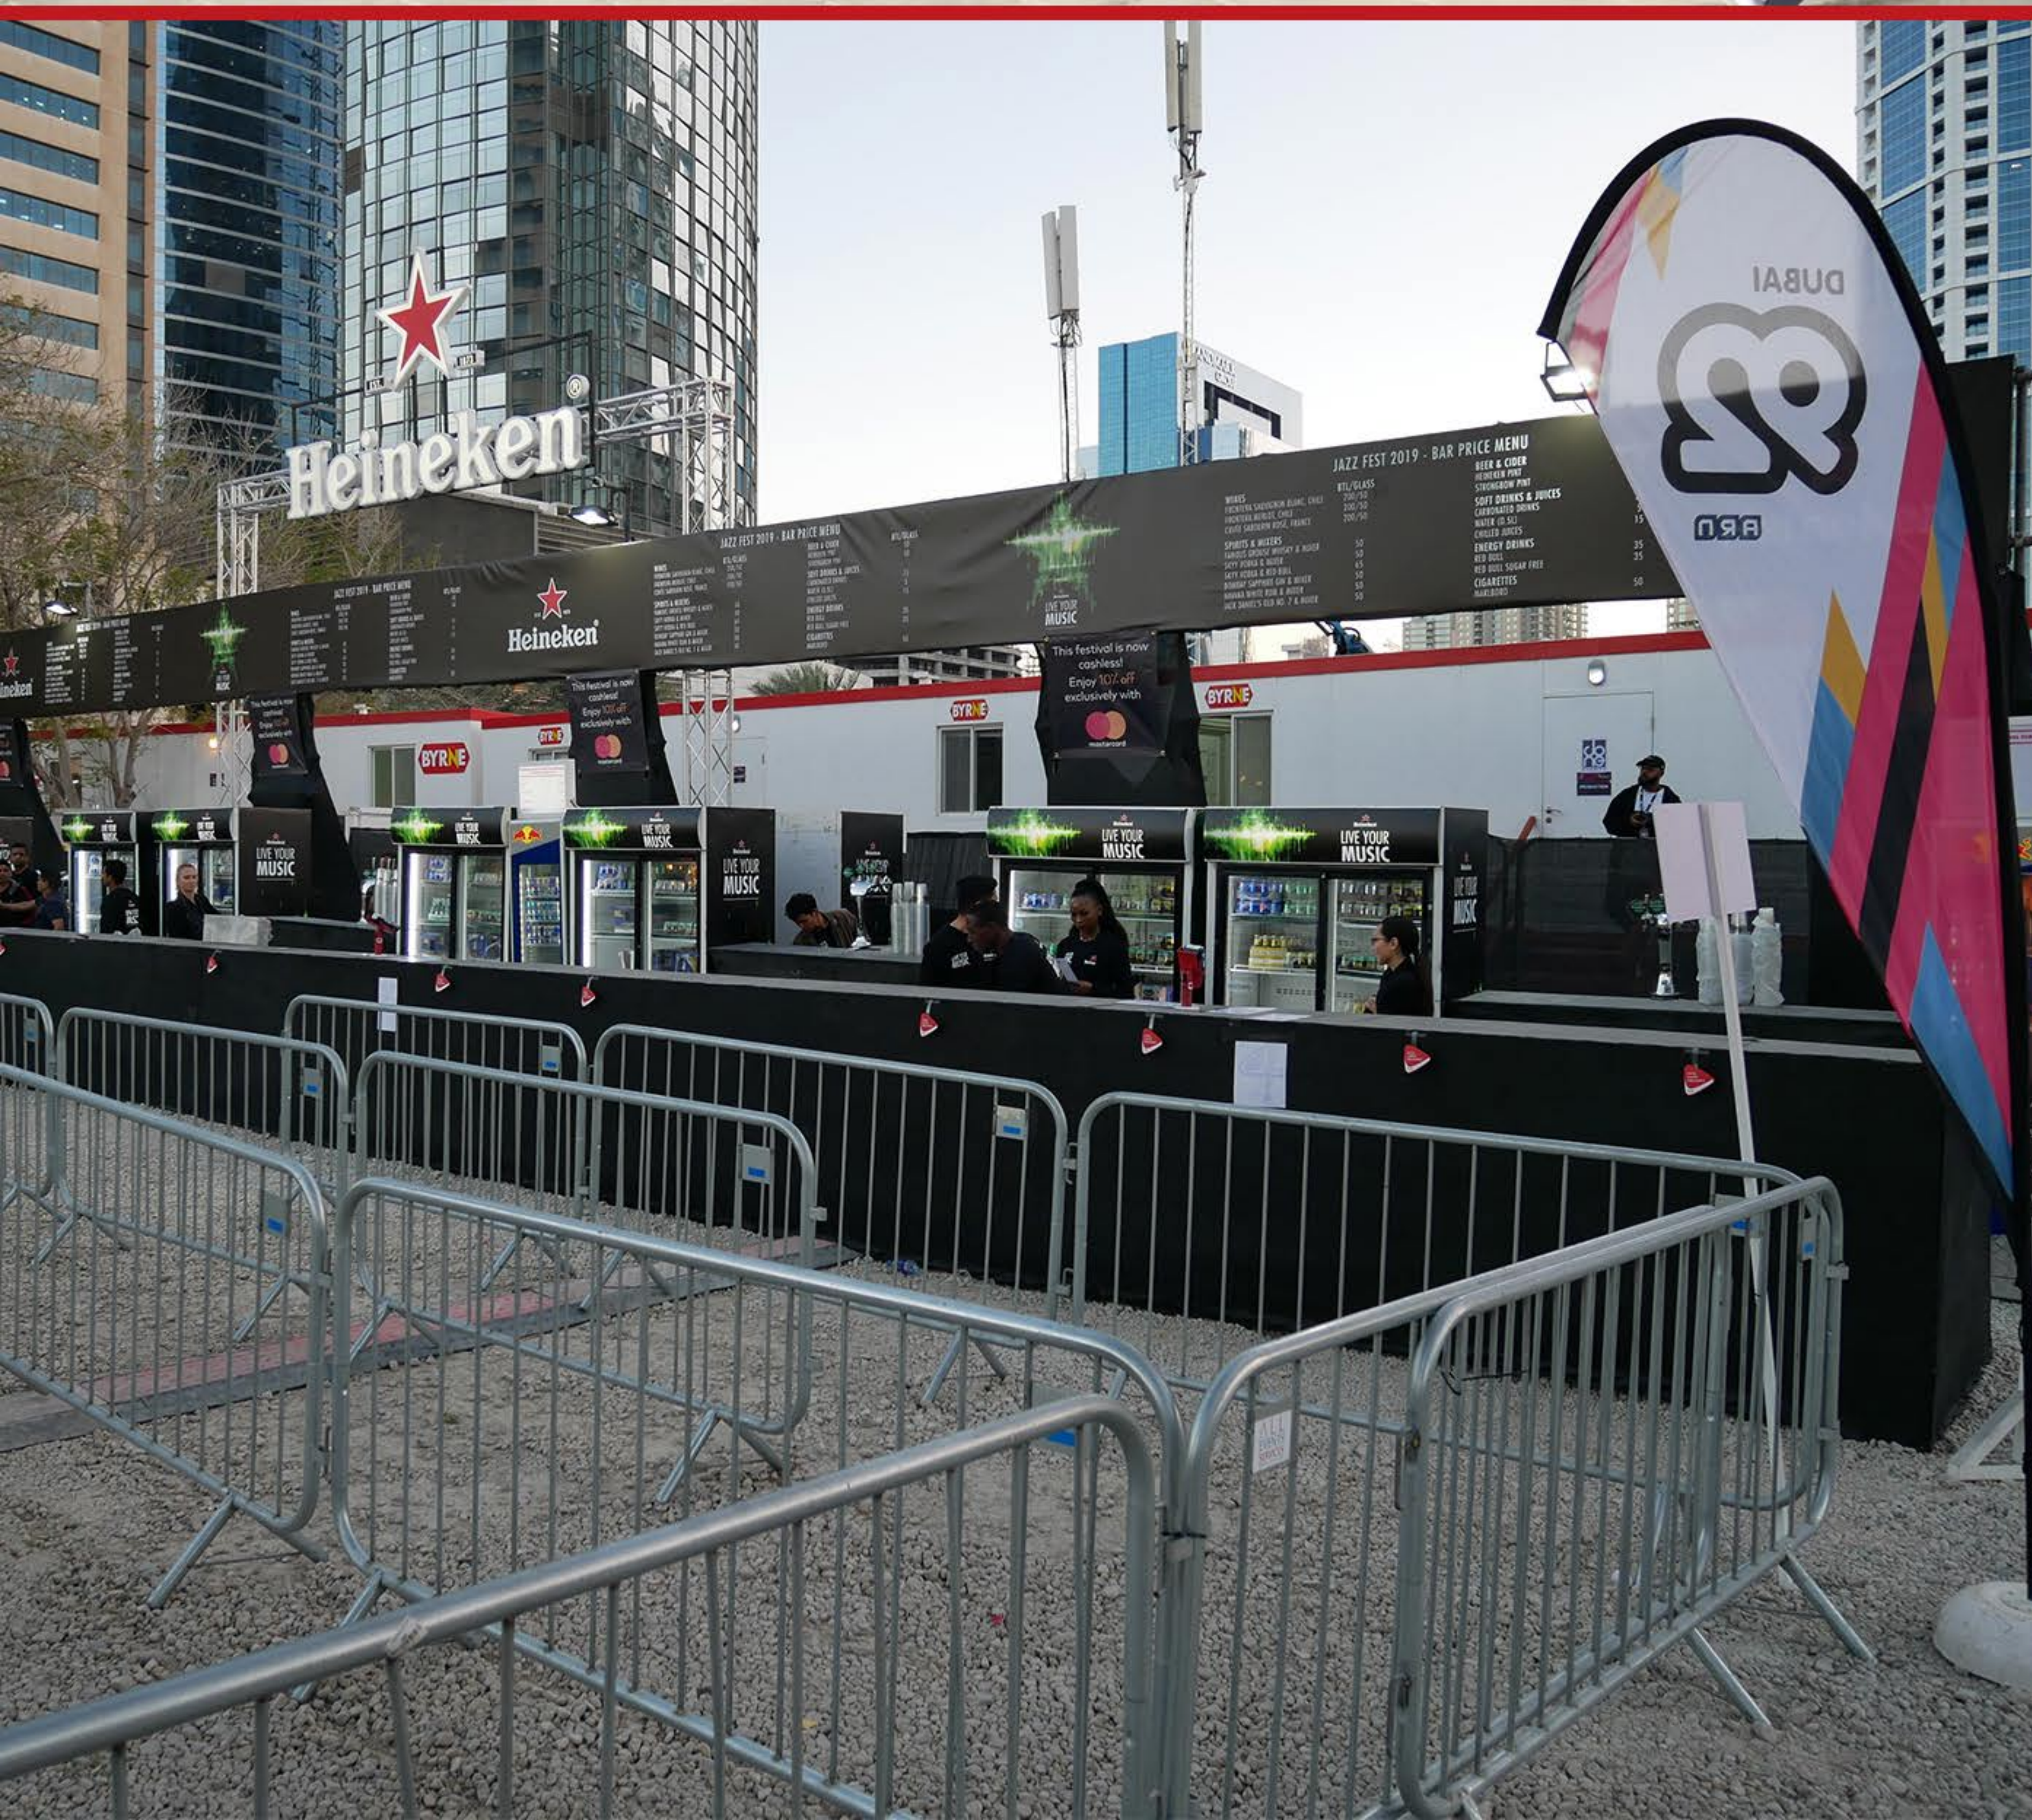

BRAND ACTIVATION

AES Barriers are light to handle, strong and can offer excellent base for branding

AES Police barriers - Fixed Leg 2.3m Barrier

All Events Services is one of the largest suppliers of temporary fencing in the Middle East and can offer the most effective and economic solutions for temporary fencing and barriers.

The Pedestrian Barriers provide an instant and high quality method of crowd management. Each barrier is made from highly durable galvanised steel, perfect for using in outdoor environments.

Connect the police barriers end on end with each other to create excellent barrier systems fast. The pedestrian barriers are ideal for public events and can provide excellent protection for crowds and can be used for brand activation.