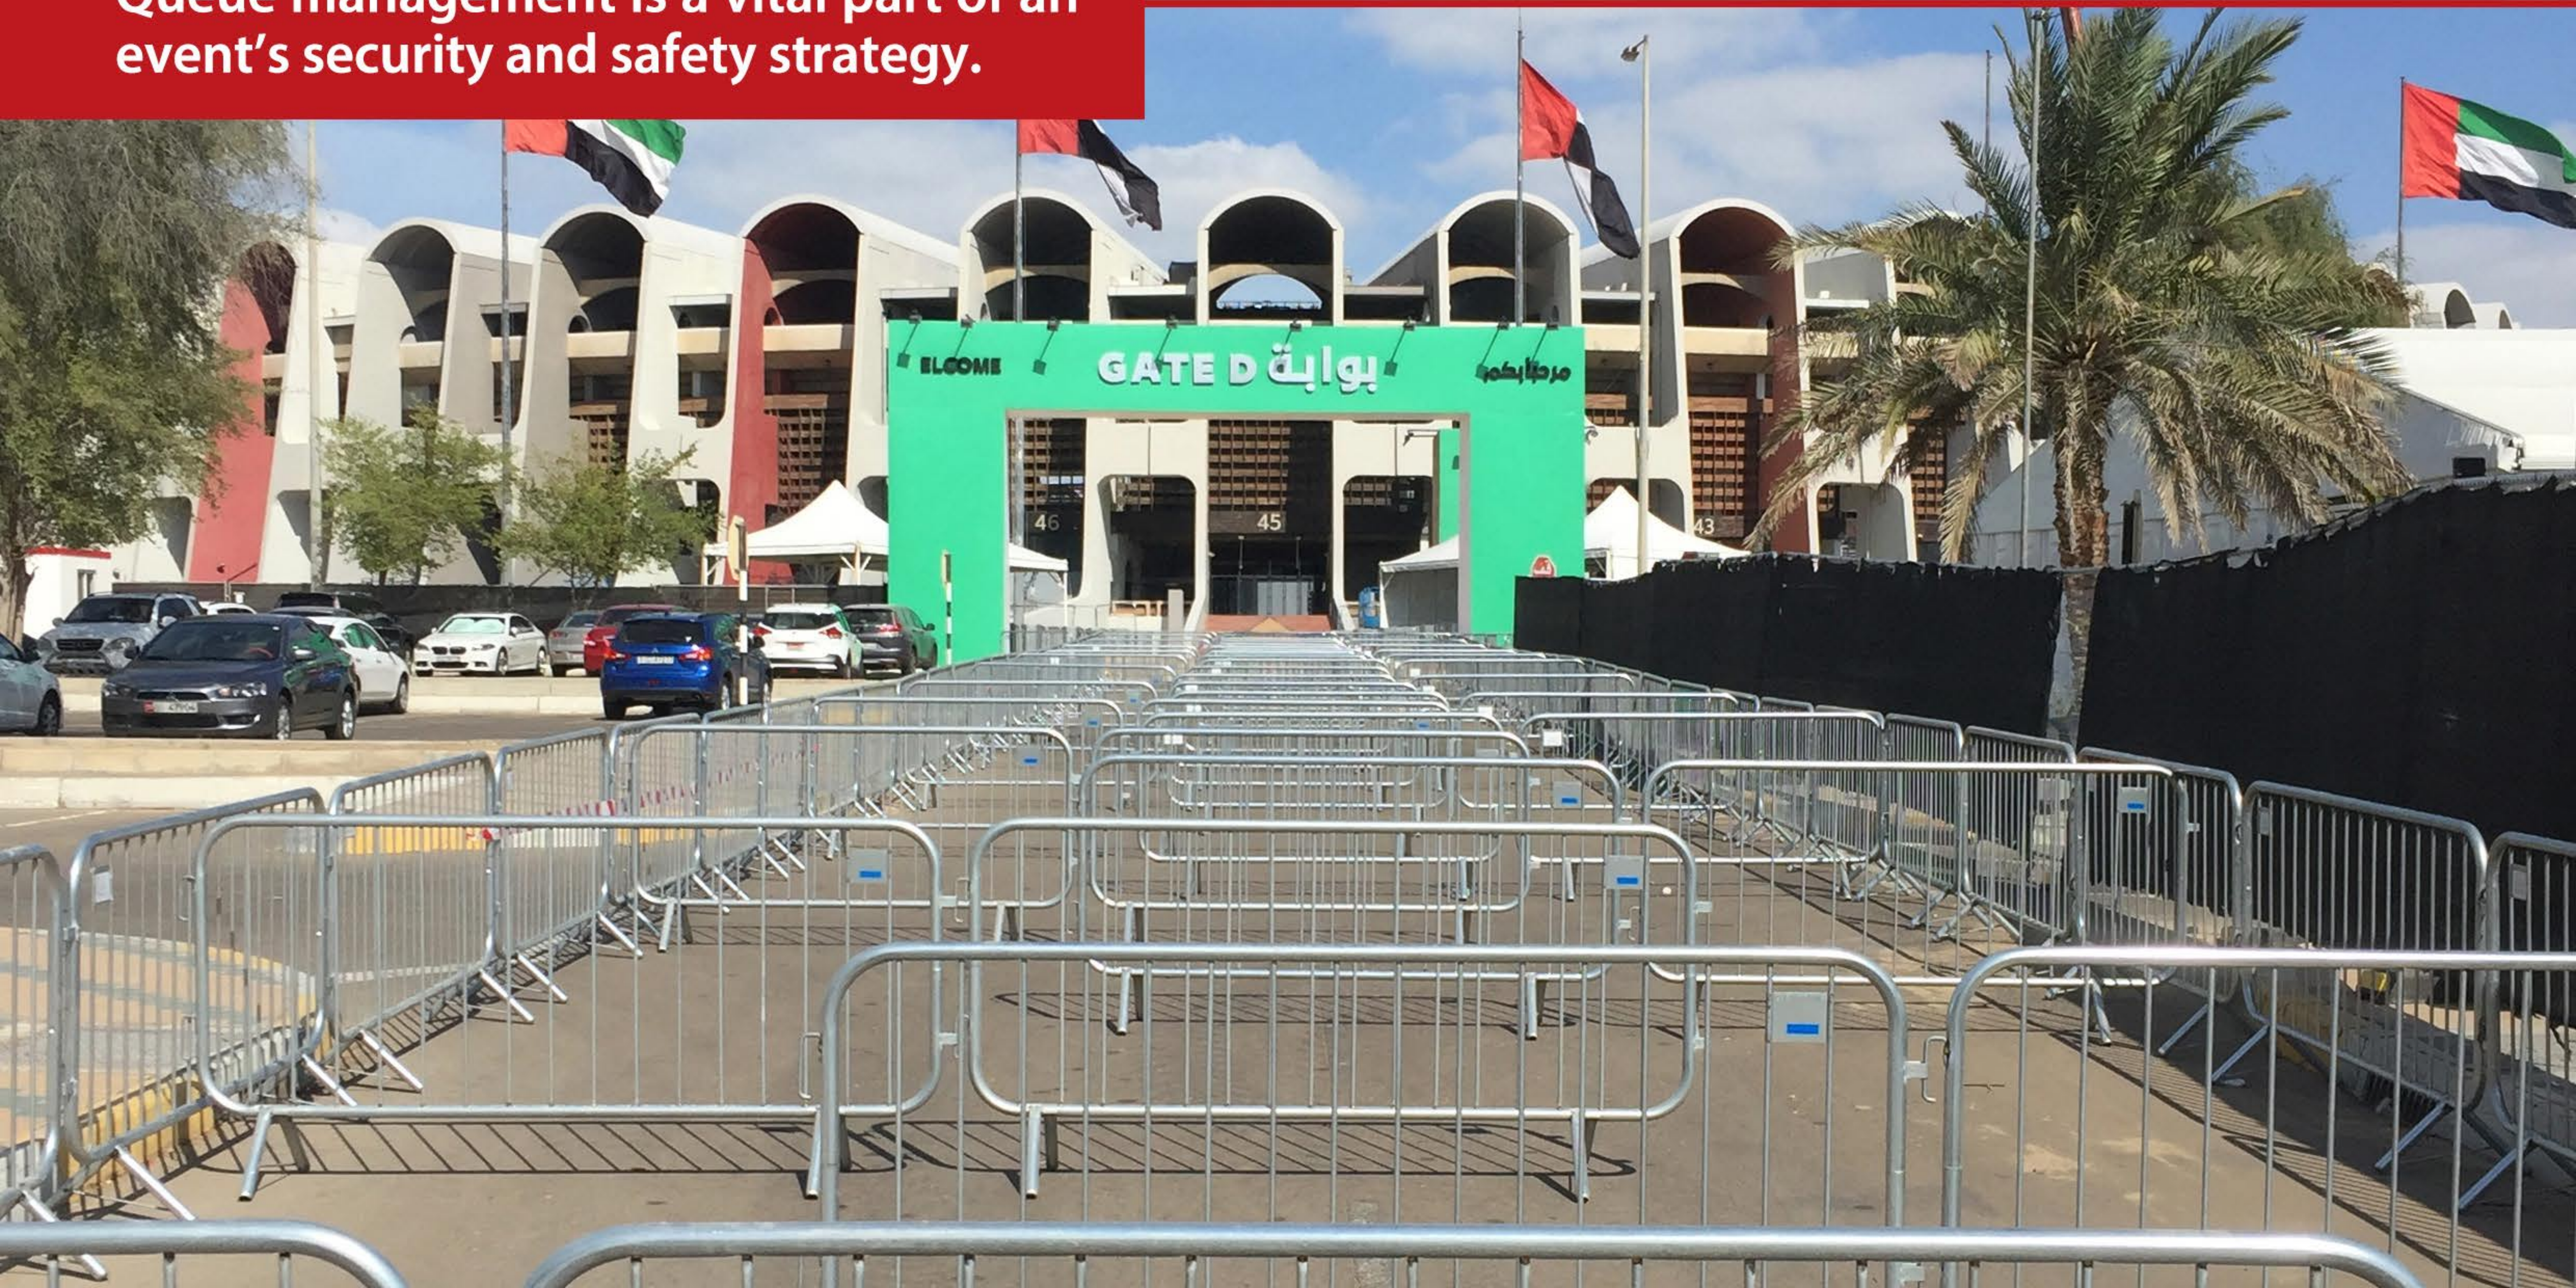

All Events Services is one of the largest suppliers of temporary fencing in the Middle East and can offer the most effective and economic solutions for temporary fencing and barriers.

The Pedestrian Barriers provide an instant and high quality method of crowd management. Each barrier is made from highly durable galvanised steel, perfect for using in outdoor environments.

Connect the police barriers end on end with each other to create excellent barrier systems fast. The pedestrian barriers are ideal for public events and can provide excellent protection for crowds and can be used for brand activation.

AES Police Barrier Specifications

Lightweight galvanised barrier with extra strength fixed legs
ideal for use in all crowd and traffic demarcation.

Fast to assemble and very rigid

Strong and versatile, galvanised and fully interlocking

Dimensions:

H: 1110mm

W: 2300mm

FRONT ELEVATION

SIDE ELEVATION

DISNEY QUEUING

Queue management is a vital part of an event's security and safety strategy.

ALL
EVENTS
SERVICES